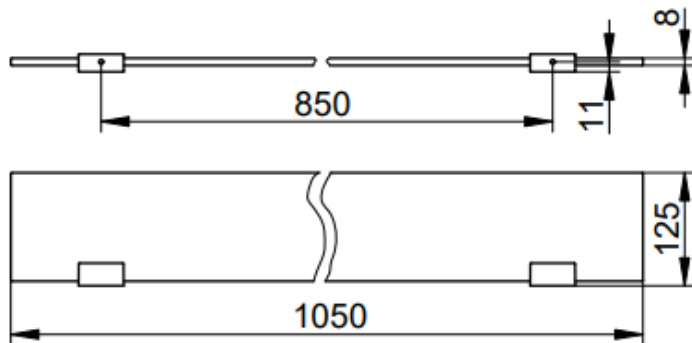

Design awards

Flushing of pipe must be done before fittings are installed. Failure to do so voids the warranty.

Follow cleaning instructions and avoid using any harmful chemicals.

All information is for reference only. Installation shall always be based on the specs provided with actual delivered items.

For more info, visit www.kuysen.com